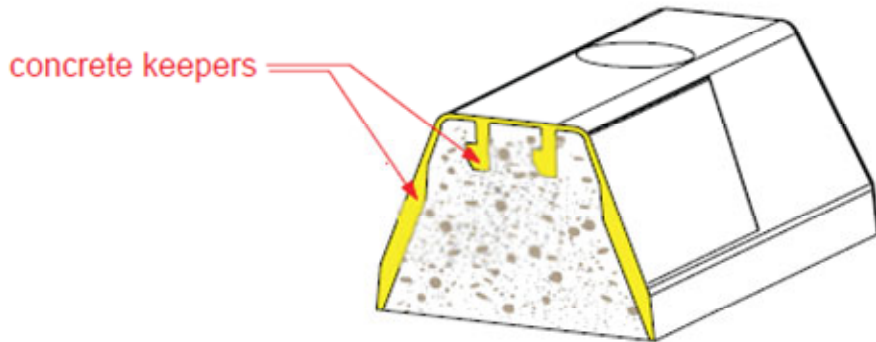

Concrete Products

72-inch Curb Stop
With Safety Yellow or Handicap Blue Cover

COLORS: Safety Yellow OR Handicap Blue
MATERIAL: UV Stabilized, high-impact polymer

SECTION C - C

Note: Drawings not to scale

www.shopeconcrete.com