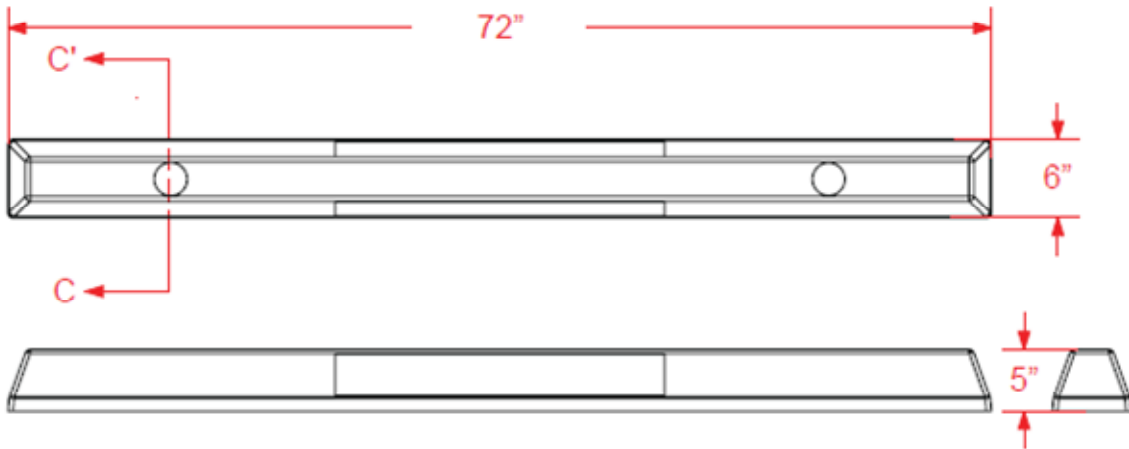

Concrete Products

72-inch Curb Stop
With Safety Yellow or Handicap Blue Cover

COLORS: Safety Yellow OR Handicap Blue
MATERIAL: UV Stabilized, high-impact polymer

SECTION C - C

Note: Drawings not to scale

www.shopeconcrete.com